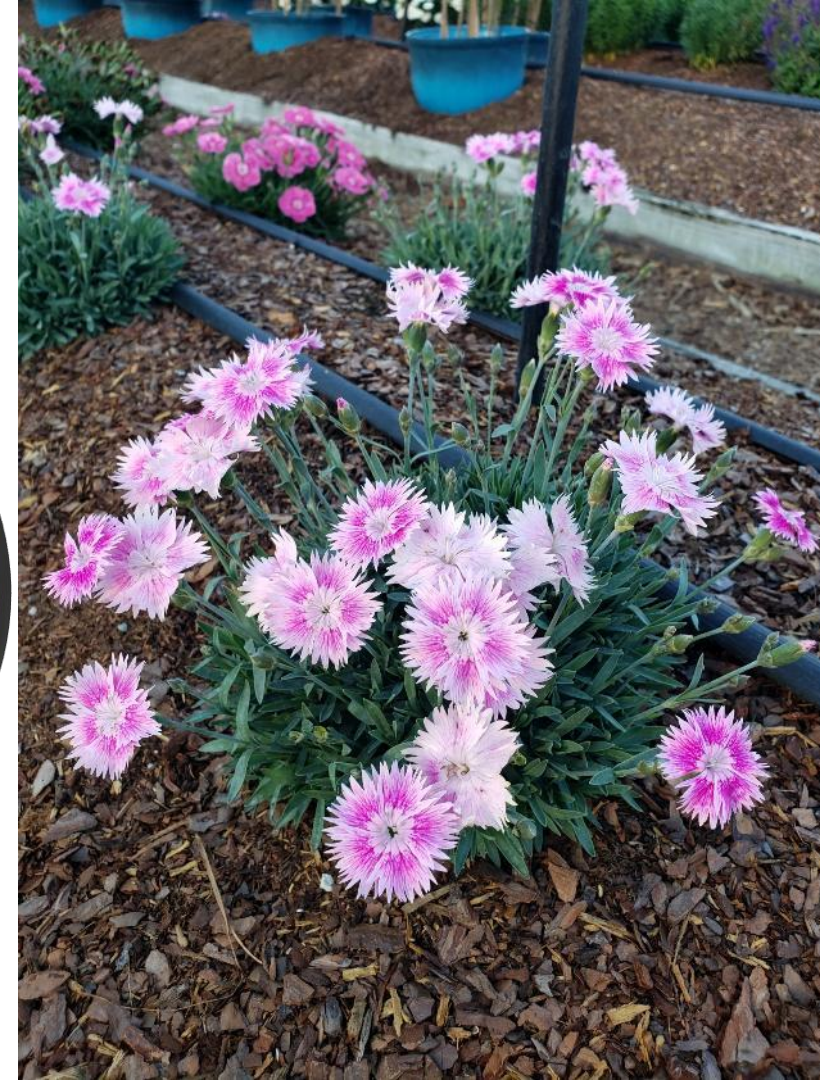

Watermelon Ice