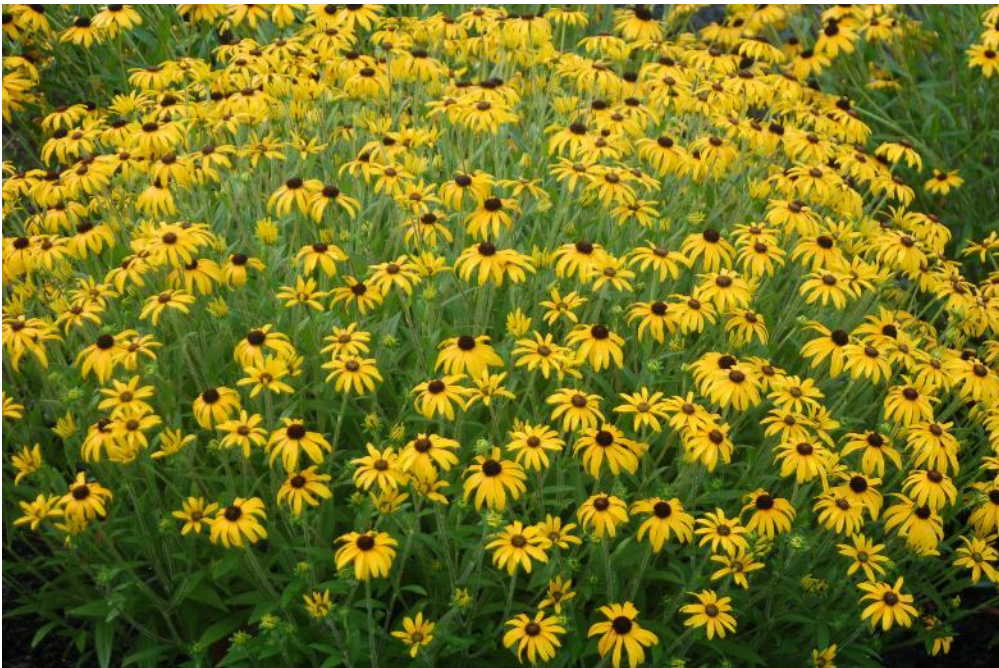

American Gold Rush

RUDBECKIA	
'AMERICAN GOLD RUSH' PP #28,498	72's
'LITTLE GOLDSTAR' PP #22,397	BR
'LITTLE GOLDSTAR' PP #22,397	50's
'MINIBECKIA FLAME' PP #33,490	72's
'SmileyZ™ BRILLIANT' PP #32,568	72's
'SmileyZ™ GIGGLING' PP #30,728	72's
'SmileyZ™ GLOWING' PPAF	72's
'SmileyZ™ HAPPY' PP #30,726	72's
'SmileyZ™ KISSING' PPAF	72's
'SmileyZ™ LAUGHING' PP #30,700	72's
'SmileyZ™ SPEEDY' PP #30,727	72's
'SmileyZ™ SUNNY' PP #30,657	72's

Little Goldstar