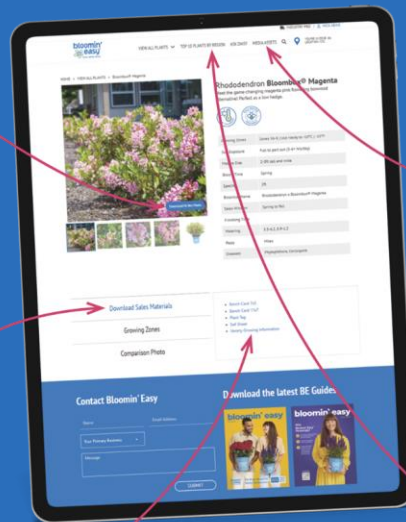

Low-maintenance

More compact

Disease-resistant

Extended flowering

Bloomin' Easy Care+ App

Bloomin' Easy offers the **most innovative support tools** of any major plant brand

Miss Digs AI Chat Bot

- Available 24/7 to answer gardening and product questions
- Provides advice backed by Bloomin' Easy's expertise

Bloomin' Easy in Augmented Reality

- First to use augmented reality to preview BE varieties in any space!

Bloomin' Easy Industry Pro Tools

BE assets portal
with photos, sales tools
and much more

You get exclusive partner
access for your sales and
marketing needs

Download High
Resolution Photos

Download Sales
Materials

Get Variety Growing
Info Sheets

Access the Media Assets
Library

Use the Top 10 Plants
by Region Tool

Create your free login at bloomineasyplants.com/signup