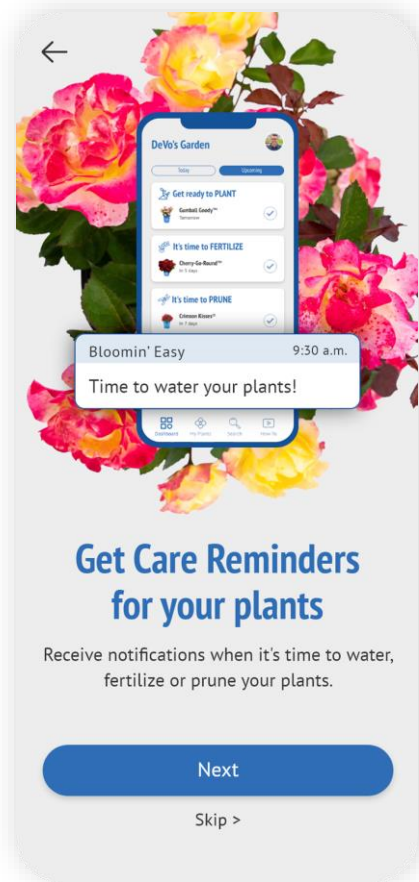

There's a **Bloomin' Easy** solution to their fears.

- Easy-care plants
- **How-to support + Care Reminders**

Cutting-edge Genetics

Breeders continue to give us their world-class selections that offer young homeowners the following Bloomin' Easy traits:

Low-maintenance

More compact

Disease-resistant

Extended flowering

Bloomin' Easy Care+ App

Bloomin' Easy offers the **most innovative support tools** of any major plant brand

Miss Digs AI Chat Bot

- Available 24/7 to answer gardening and product questions
- Provides advice backed by Bloomin' Easy's expertise

Bloomin' Easy in Augmented Reality

- First to use augmented reality to preview BE varieties in any space!

Bloomin' Easy Industry Pro Tools

BE assets portal
with photos, sales tools
and much more

You get exclusive partner
access for your sales and
marketing needs