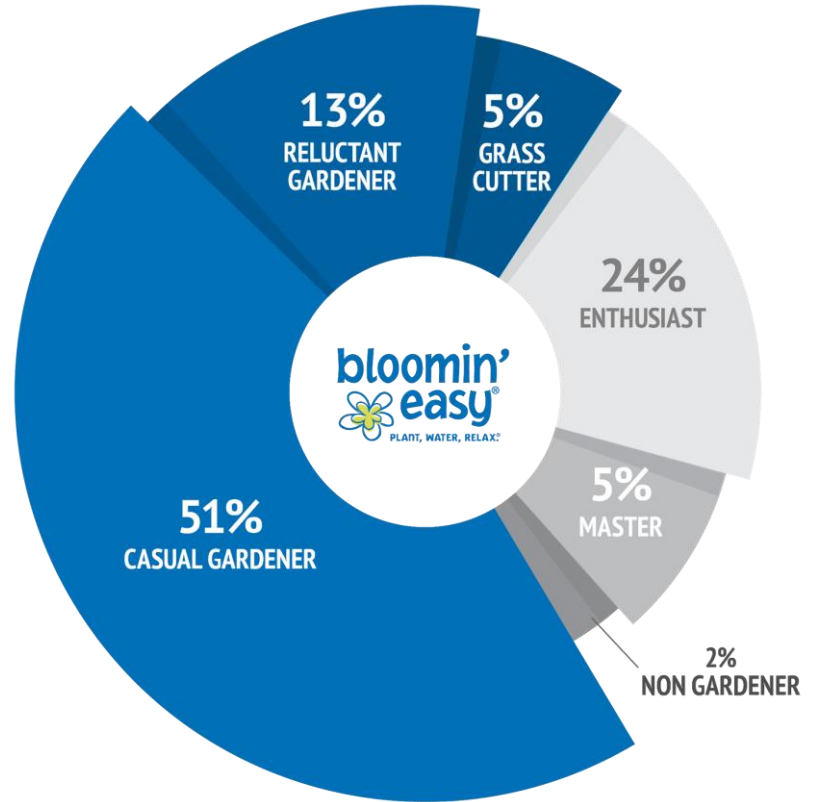

**bloomin'
easy**[®]
PLANT, WATER, RELAX.[®]

***The Plant Brand for
Young Homeowners***

Why are growers jumping in with Bloomin' Easy?

1. Diversification for grower and retailer
1. BE focuses on the most coveted group, **the young homeowners**

BE Focused

Bloomin' Easy focuses on the **69%** of households that identify as Casual, Reluctant or “Just Cut the Grass” Gardeners.

The Problem:

Young homeowners
worry they will fail
when it comes to plants