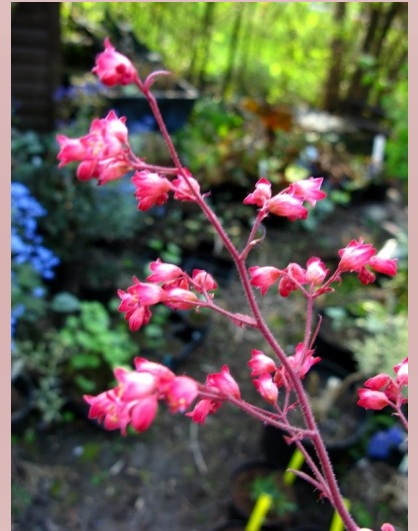

# Heuchera 'Vulcano'

## Heuchera 'Vulcano' PPAF-EU PBR

Height: 8 - 10 inch

Spread: 10 - 15 inches

Flower color: pink

Foliage color: amber/silver

Flowering time: Juli-September

Reblooming: no

Fragrant: no

Unique characteristics: new colour in leaves

Uses: border-patio

Exposure: part shade

Hardiness: zone 4 - 9

Breeders: Thierry & Sandrine Delabroye

Benefits: 2011 introduction, the amber/silver leaves having a dark edge.